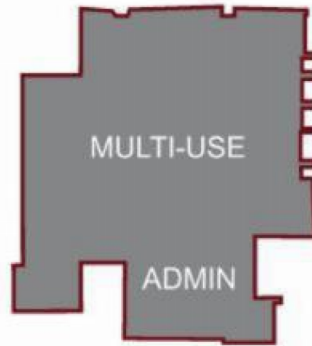

ANCIL WAY

Drop off and Pick up

# LYNHAVEN ELEMENTARY SCHOOL

881 CYPRESS AVE.  
SAN JOSE, CA 95117

Drop off and Pick up

BUS Aisle Only

Crosswalk

CYPRESS AVE