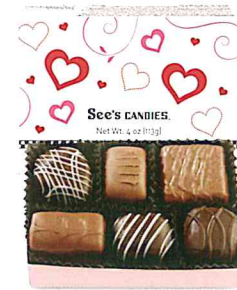

See's CANDIES.

2019 Valentine's Fundraising

Nuts & Chews
Yummy, crunchy and chewy.
Delivered in seasonal wrap.
1 lb \$21.00 #334

Classic Red Heart Assorted Chocolates
Full of See's favorites.
1 lb \$27.00 #641

Valentine Heart
Milk and dark decadence.
8 oz \$14.30 #650

Milk Chocolates
Pure milk chocolate goodness.
Delivered in seasonal wrap.
1 lb \$21.00 #326

Toffee-ettes®
Crunchy toffee, milk chocolate and almonds.
1 lb \$21.00 #316

Mini Valentine Assortment
A rich mix of See's bestsellers.
4 oz \$7.90 #9539

Dark Chocolates
A taste of cacao in every bite.
Delivered in seasonal wrap.
1 lb \$21.00 #330

Puppy Love Box
A yummy way to share the love.
4 oz \$7.90 #9538