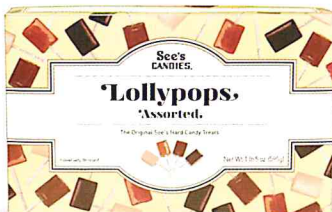

Assorted Lollypops
Vanilla, Butterscotch, Café Latté and Chocolate.
Approximately 30 lollypops.
1 lb 5 oz $20.00 #296